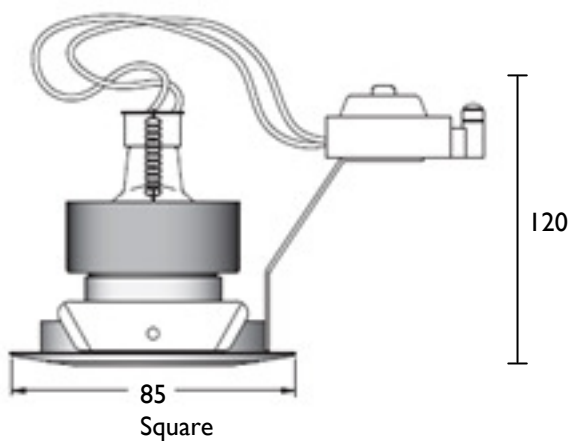

FIXED SQUARE SHOWERLIGHT

General Information:

A recessed fixed square downlight, ideal for “wet areas” such as bathrooms, showers and external canopies.

Suitable for use in bathroom zones 1 and 2.

Lamp:

12v, 20-50w GU5.3 Dichroic

Finishes:

Chrome

Satin Chrome

White

Accessories:

Transformer

Dimensions:

Cut-out: 70mm Ø

Please note that these drawings are not to scale

LAMP AND TRANSFORMER NOT INCLUDED.

CAUTION: Care should be taken with positioning of the light fitting as it will become hot in operation.