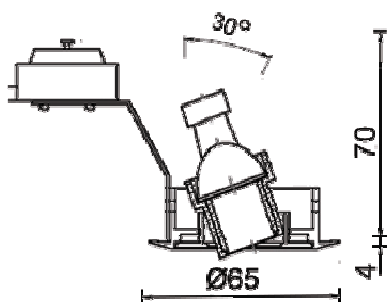

General Information:

A compact adjustable downlight with the lamp recessed behind a baffle for minimum glare.

The fitting features magnetically retained inner bezel for easy lamp replacement without disturbance of the ceiling.

Matt Nickel

Polished Nickel

RAL to spec.

Accessories:

Transformer

Dimensions:

Cut out: 55mm Ø

Please note that these drawings are not to scale

LAMP AND TRANSFORMER NOT INCLUDED.

CAUTION: Care should be taken with positioning of the light fitting as it will become hot in operation.