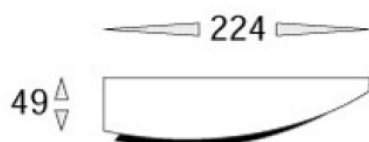

General Information:

A wall mounted luminaire for indirect lighting, suitable for all interior applications. The fitting has an asymmetric light distribution and high efficiency reflector in optical aluminium.

Two switches are incorporated in the 2 x 36w version to allow for individual light control.

Length Options:

330mm (2 x 18w)
 700mm (2 x 36-55w)

Lamp:

230v, 2 x 18-55w 2G11 Compact Fluorescent

Finishes:

White
 Aluminium

Dimensions:

Please note that these drawings are not to scale

LAMP NOT INCLUDED.

CAUTION: Care should be taken with positioning of the light fitting as it will become hot in operation.