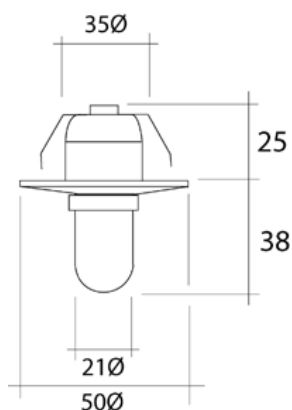

FROSTED STARLIGHT

General Information:

The frosted starlight is a semi-recessed decorative luminaire for use with a 12v capsule lamp and protected with a frosted glass diffuser.

Ideal for mounting onto mirrors in bathrooms and dressing rooms.

Transformer

Dimensions:

Cut out: 35mmØ

Please note that these drawings are not to scale

LAMP AND TRANSFORMER NOT INCLUDED.

CAUTION: Care should be taken with positioning of the light fitting as it will become hot in operation.