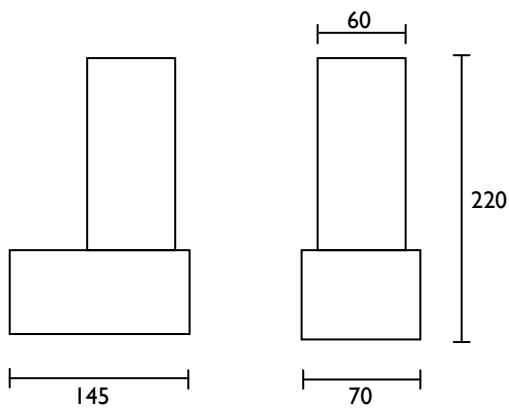

FROSTED SQUARE MIRROR LIGHT

General Information:

A modern glass fitting with an opaque square glass to diffuse the light.

Suitable for use in bathroom zone 2.

Lamp:

230v, 13w G24d-1 Compact Fluorescent

Finish:

Chrome plated

Dimensions:

Please note that these drawings are not to scale

LAMP NOT INCLUDED.

CAUTION: Care should be taken with positioning of the light fitting as it will become hot in operation.