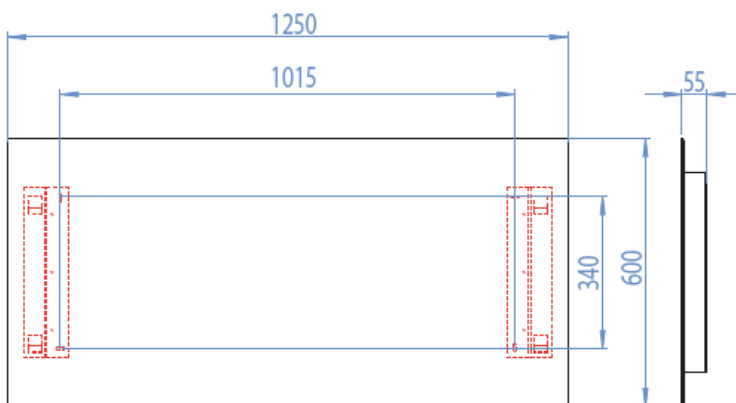

## General Information:

A wide bathroom wall mounted mirror luminaire with opaque glass diffuser on the top and bottom.

A pull cord switch is included as standard. Suitable for use in bathroom zone 2.

## Dimensions:

Please note that these drawings are not to scale

**LAMP NOT INCLUDED.**

**CAUTION:** Care should be taken with positioning of the light fitting as it will become hot in operation.