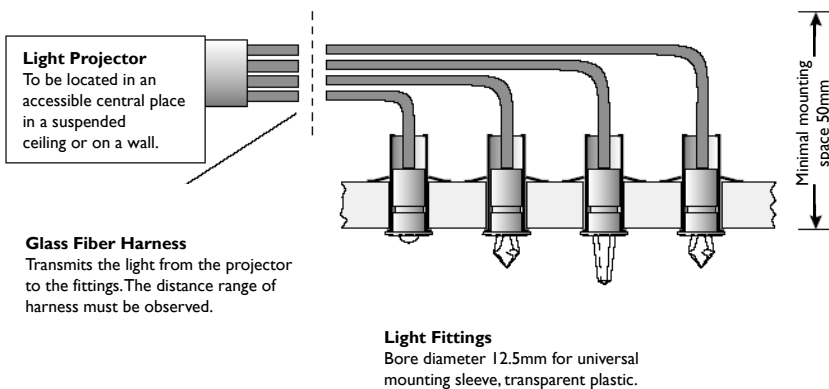

GALAXY Set consisting of:

- 30 fittings with spherical lens Ø 7.4 mm
- 20 fittings with crystal 12 mm
- 20 fittings with crystal 16.5 mm
- 70 universal mounting transparent sleeves
- 1 light projector 100 W (halogen) with electronic transformer
- 1 glass fiber harness, Size 1.5 (Ø 1.5 mm), 70 tails á 3 m (glass fiber harness contains 3 spare tails)

or

- 1 glass fiber harness, Size 1.5 (Ø 1.5 mm), 70 tails (30 á 4 m, 40 á 6 m) (glass fiber harness contains 2 spare tails)

Finishes:

- Crystal fittings, gold-plated
- Crystal fittings, nickel-plated
- Crystal fittings, chrome matte*
- Crystal fittings, white*

* suitable for swimmingpools, chloride vapour resistant

Technical Specification:

Please note that these drawings are not to scale.

CAUTION: Care should be taken with positioning of the light fitting as it will become hot in operation.