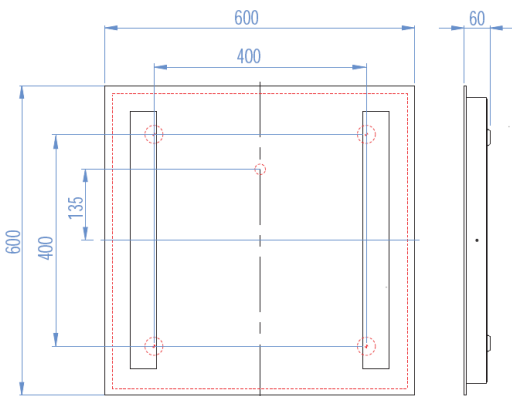

GALAXY SQUARE

General Information:

A square wall mounted mirror with opaque glass diffusing light on either side of the mirror.

Pull cord switch is included as standard. Suitable for bathroom zone 2.

Lamp:

230v, 2 x 13w G5 Fluorescent (T5)

Dimensions:

Please note that these drawings are not to scale

LAMP NOT INCLUDED.

CAUTION: Care should be taken with positioning of the light fitting as it will become hot in operation.