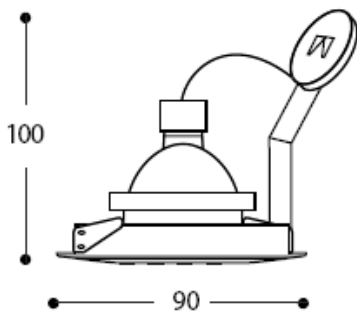

### General Information:

Recessed adjustable downlight. The lamp is set back to reduce glare.

The fitting is directionally adjustable through 360 degrees horizontally and 20 degrees vertically.

For interior use only. This fitting is 1 hour fire rated with an integral collar and intumescent seal.

### Dimensions:

Cut-out: 80Ø