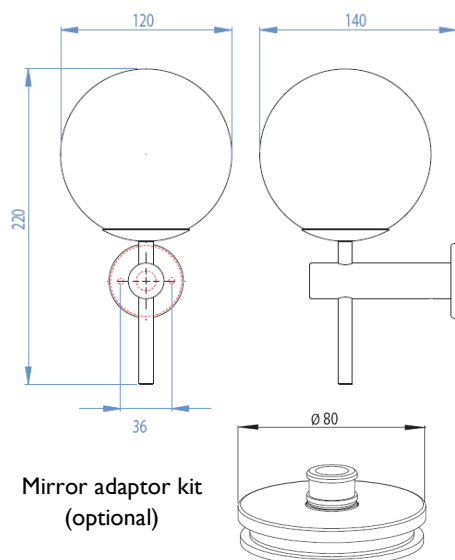

General Information:

A modern glass fitting with a ball shaped opaque glass to diffuse the light.

Suitable for use in bathroom zone 2.

Lamp:

230v, 40w G9 Capsule

Finish:

Polished Chrome

Accessories:

Mirror adaptor kit

Dimensions:

Please note that these drawings are not to scale

LAMP NOT INCLUDED.

CAUTION: Care should be taken with positioning of the light fitting as it will become hot in operation.