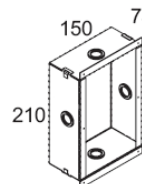

## Dimensions:

Cut out: 45x175mm  
Recess Depth: 45mm

## Plaster Kit:

Cut out: 120x180mm

## Concrete box:

Cut out: 155x215mm  
Recess Depth: 80mm

Please note that these drawings are not to scale