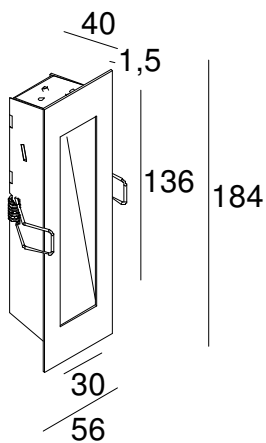

## Dimensions:

Cut out: 45x175mm  
Recess Depth: 45mm

## Plaster Kit:

Cut out: 120x180mm

## Concrete box:

Cut out: 155x215mm  
Recess Depth: 80mm

Please note that these drawings are not to scale