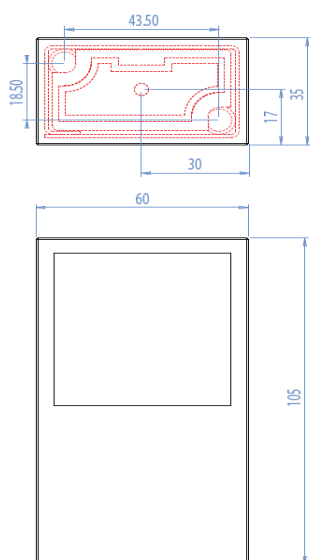

General Information:

A modern luminaire with opaque glass diffuser. Ideal for mirror lighting, but also suitable for lighting of small pictures.

Suitable for use in bathroom zone 2.

Lamp:

230v, 25w G9 Capsule

Finish:

Polished chrome

Dimensions:

Please note that these drawings are not to scale

LAMP NOT INCLUDED.

CAUTION: Care should be taken with positioning of the light fitting as it will become hot in operation.