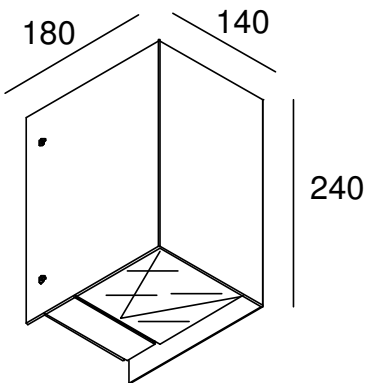

KUBIX HIC-70

General Information:

A wall mounted luminaire suitable for all exterior installation incorporating two reflectors for both up and down lighting.

Comes with integral ballast.

Lamp:

230v, 70w G8.5 Metal Halide

Beam Options:

Wide beam up, narrow beam down

Narrow beam up, wide beam down

Finish:

Inox

Dimensions:

Please note that these drawings are not to scale

LAMP NOT INCLUDED.