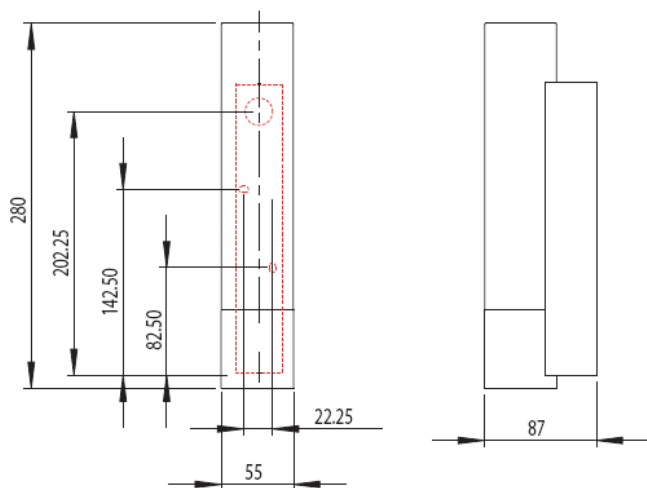

KYOTO 260

General Information:

A bathroom wall light with an opaque glass diffuser.

Suitable for use in bathroom zone 2.

Lamp:

230v, 11w 2G11 Compact Fluorescent

Finish:

Satin Chrome

Dimensions:

Please note that these drawings are not to scale

LAMP NOT INCLUDED.

CAUTION: Care should be taken with positioning of the light fitting as it will become hot in operation.