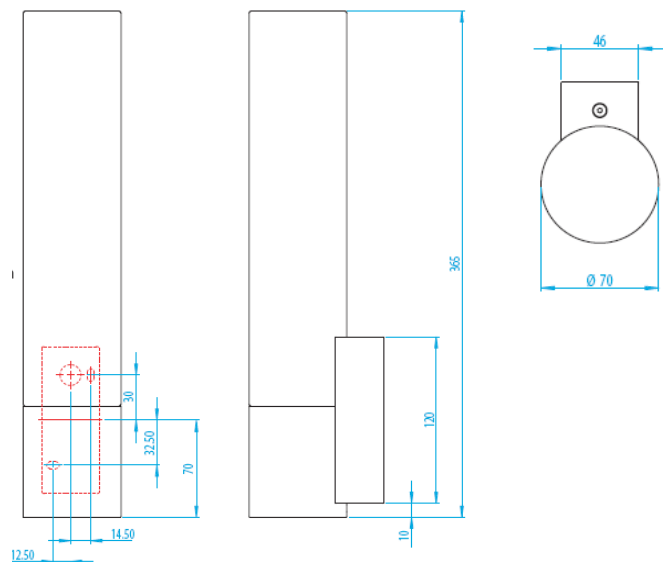

KYOTO 365

General Information:

A bathroom wall light with an opaque glass diffuser.

Suitable for use in bathroom zone 2.

Lamp:

230v, 18w 2G11 Compact Fluorescent

Finish:

Polished Chrome

Dimensions:

Please note that these drawings are not to scale

LAMP NOT INCLUDED.

CAUTION: Care should be taken with positioning of the light fitting as it will become hot in operation.