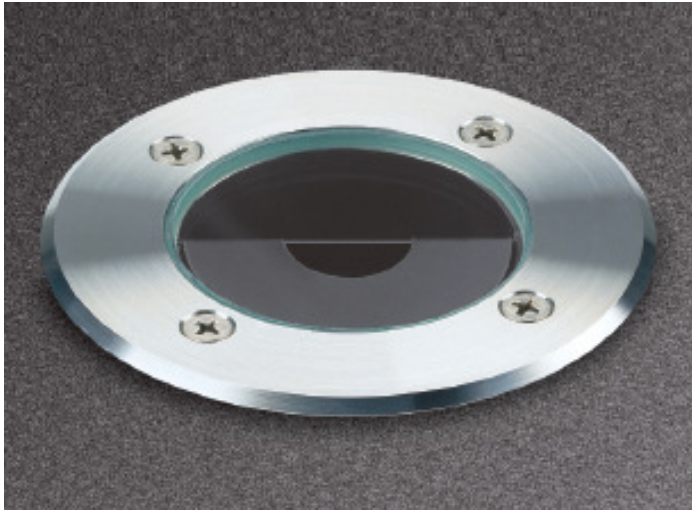

# LD153 NANO

## General Information:

The LD153 Nano is a small round, recessed high-output LED uplighter with walk over flushed glass. Suitable for all interior and exterior applications, it is ideal for wall washing or column uplighting.

Supplied with canister.

## Lamp:

350mA, 7w LED