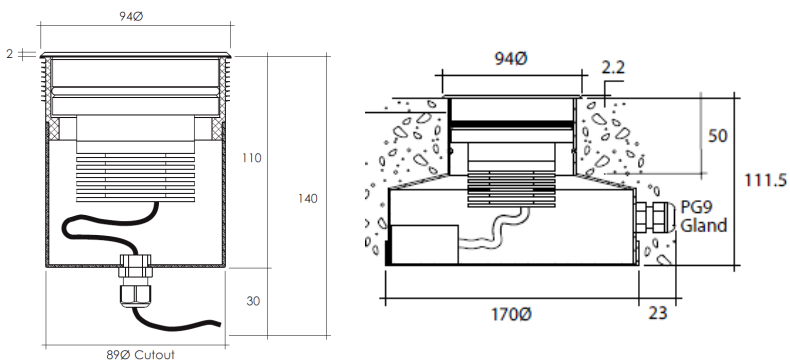

## Optics Options:

10 degree

30 degree

## Dimensions:

**Straight sided canister**

**wide canister with integral driver**

Please note that these drawings are not to scale

**DRIVER NOT INCLUDED.**

**CAUTION:** Care should be taken with positioning of the light fitting as it will become hot in operation.