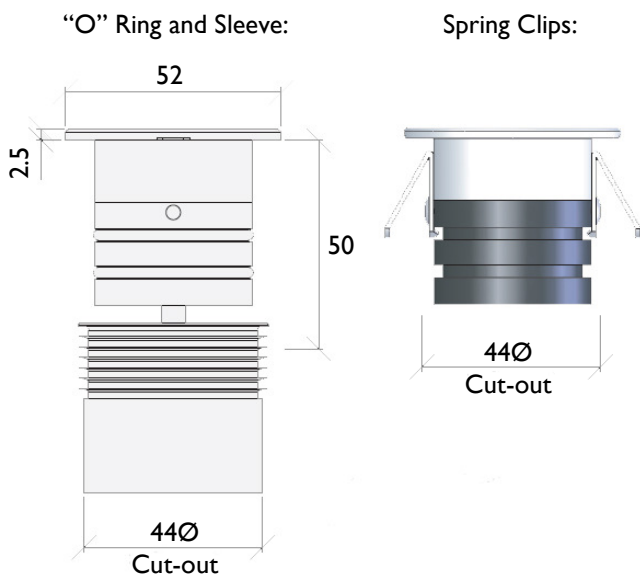

### Dimensions:

Please note that these drawings are not to scale

### General Information:

A compact design with lens set back into the fitting to reduce glare. Ideal for steplighting in both interior and exterior applications.

Installation is either by spring clips or secured by 'O' rings, with the installation sleeve, bonded into wood, concrete or aluminium plate.