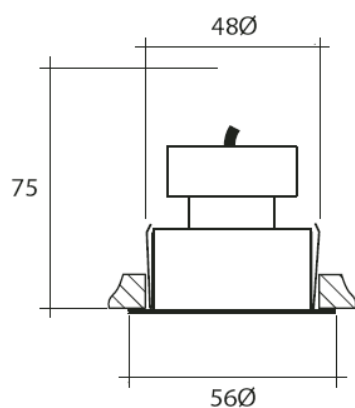

Dimensions:

note: as this uses a 2W LED, a suitable air gap is required behind it.

Please note that these drawings are not to scale

DRIVER NOT INCLUDED.

CAUTION: Care should be taken with positioning of the light fitting as it will become hot in operation.

General Information:

A small recessed adjustable downlight suitable for undershelf or cabinet lighting. It can also be used as a wall wash downlighter to create different effects.

Lamp:

700mA, 2w LED

Lamp Colour Options: