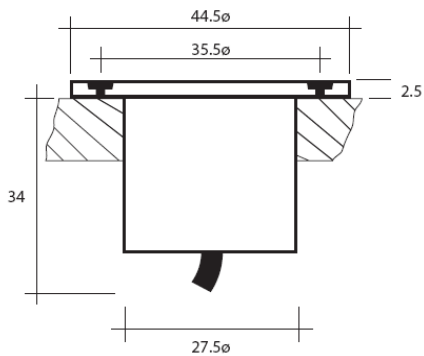

**Dimensions:**

Please note that these drawings are not to scale

**DRIVER NOT INCLUDED.**

**CAUTION:** Care should be taken with positioning of the light fitting as it will become hot in operation.

**General Information:**

This recessed LED luminaire is suitable for mounting in interior and exterior walls, floors or joinery.

Ideal for uplighting niches, arches and columns.

**Lamp:**

350mA, 1w LED

**Lamp Colour Options:**

- Warm White (3000k approx.)
- Cold White (5000k approx.)
- Red
- Blue
- Green
- Amber