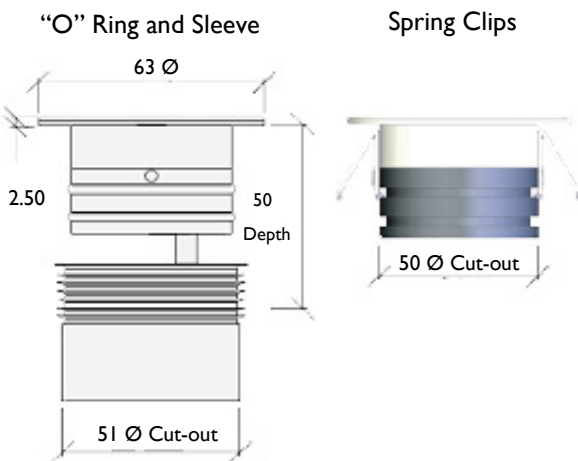

### Dimensions:

Please note that these drawings are not to scale

### DRIVER NOT INCLUDED.

**CAUTION:** Care should be taken with positioning of the light fitting as it will become hot in operation.

### General Information:

A square recessed LED spotlight, suitable for mounting in both exterior and interior applications.

The lens is inclined by 20 degrees, for a floor wash illumination and low glare. The fitting works best with a 15 degree lens.

Installation is either by spring clips or secured by 'O' rings with the installation sleeve, bonded into wood, concrete or an aluminium plate.