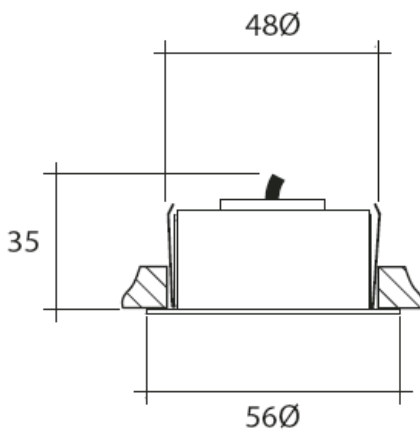

### Dimensions:

Please note that these drawings are not to scale

**DRIVER NOT INCLUDED.**

**CAUTION:** Care should be taken with positioning of the light fitting as it will become hot in operation.

### Lamp:

350mA, 1w LED