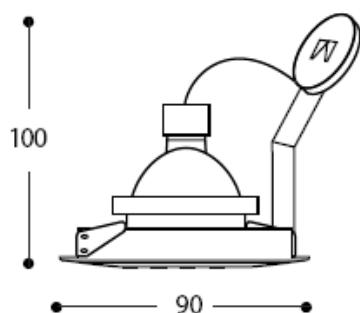

General Information:

Recessed adjustable downlight. The lamp is set back to reduce glare.

The fitting is directionally adjustable through 360 degrees horizontally and 20 degrees vertically.

For interior use only. This fitting is 1 hour fire rated with an integral collar and intumescent seal.

Lamp Options:

12v, 20-50w GU5.3 Dichroic

Finishes:

Silver
 Black
 White

Accessories:

Transformer

Dimensions:

Cut-out: 80Ø

Fire rated collar

Adjustability: 20° tilt and 360° rotation

Please note that these drawings are not to scale

LAMP AND TRANSFORMER NOT INCLUDED.

CAUTION: Care should be taken with positioning of the light fitting as it will become hot in operation.