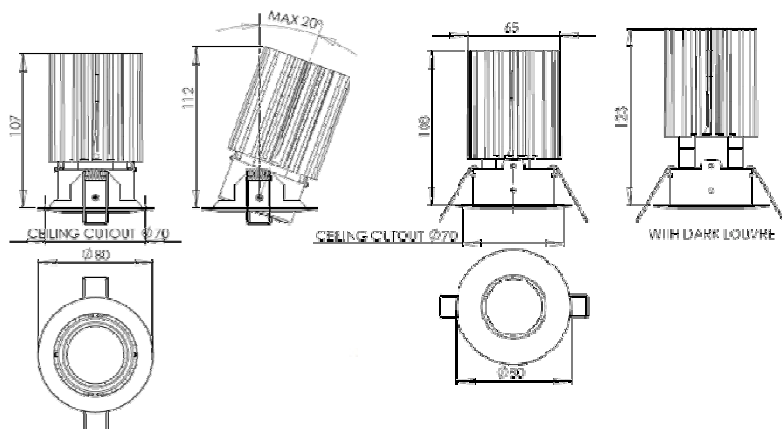

### Dimensions:

**ADJUSTABLE**  
Cut-out: Ø70mm  
Recess Depth: 112mm

**FIXED**  
Cut-out: Ø70mm  
Recess Depth Showerproof: 108mm  
Recess Depth Dark light: 123mm

Please note that these drawings are not to scale

### General Information:

A highly energy efficient and maintenance free adjustable or fixed LED downlight, it provides the equivalent illumination as 50-75w low voltage halogen downlight for approximately a fourth of the power consumption. It has a small and very thin trim and low glare optic thanks to its frosted glass and the fact that the LEDs are set higher above the bezel (dark light – black insert). The fitting integrates a heat sink for thermal stability and maximum life expectancy (50,000 hours). A fixed IP65 rated (showerproof) version is available.