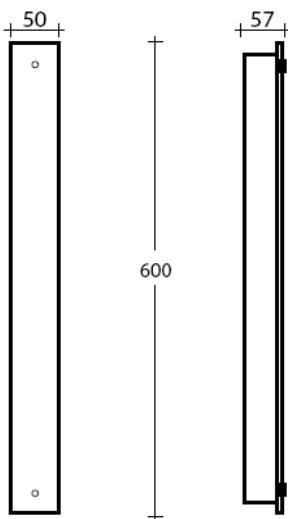

LINEAR SLIM

General Information:

A simple linear bathroom wall light. The fitting has a frosted front panel to conceal the lamp and diffuse the light for an elegant finish.

Lamp:

230v, 13w W4.3 Fluorescent (T7)

Finish:

Polished Stainless steel

Dimensions:

Please note that these drawings are not to scale

LAMP NOT INCLUDED.

CAUTION: Care should be taken with positioning of the light fitting as it will become hot in operation.