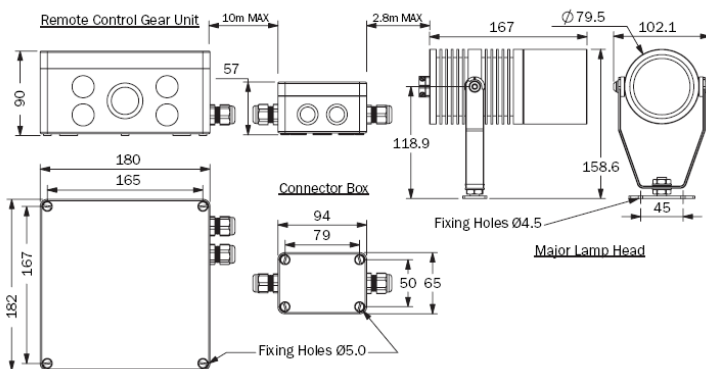

MAJOR C

General Information:

An exterior surface mounted spotlight, fits a metal halide lamp, that consumes only half the energy of a standard bulb and produces double the light output.

Comes with remote control gear and connector box.

Lamp:

230v, 35w E27 Metal Halide PAR20

Finishes:

Black
 White
 Paint to spec.

Accessories:

Various Lenses
 Tree strap
 Half Shield Cowl
 Full Tube Cowl
 Ground Spike

Dimensions:

Please note that these drawings are not to scale

LAMP NOT INCLUDED.

CAUTION: Care should be taken with positioning of the light fitting as it will become hot in operation.