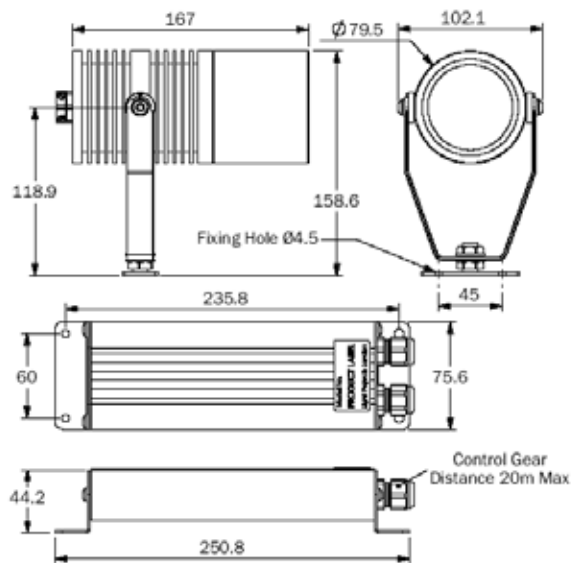

General Information:

Exterior PAR20 CDM-R Surface Mounted Spotlight with Remote Control Unit.

Accessories:

Lamps
 Transformers
 Lenses

Finishes:

White
 Black
 Paint to spec.
 Solid Brass

Technical Specification:

Please note that these drawings are not to scale.

CAUTION: Care should be taken with positioning of the light fitting as it will become hot in operation.