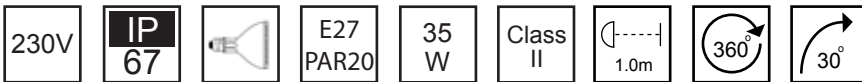

General Information:

Exterior PAR20 CDM-R Surface Mounted Spotlight with Remote Control Unit.

Accessories:

Lamps
 Transformers
 Lenses

Finishes:

White
 Black
 Paint to spec.
 Solid Brass

Technical Specification: