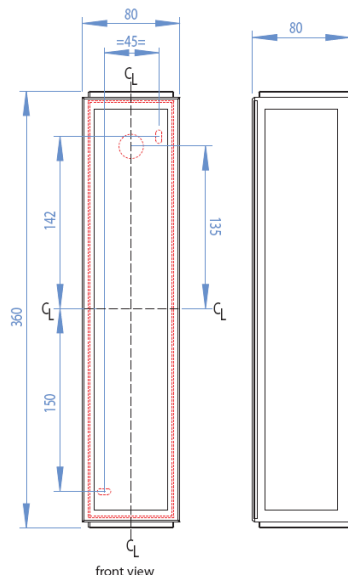

MASHIKO 360

General Information:

A contemporary bathroom wall light with integral opaque glass diffuser.

Suitable for use in bathroom zone 2.

Lamp:

230v, 18w 2G11 Compact Fluorescent

Finish:

Polished chrome

Dimensions:

Please note that these drawings are not to scale

LAMP NOT INCLUDED.

CAUTION: Care should be taken with positioning of the light fitting as it will become hot in operation.