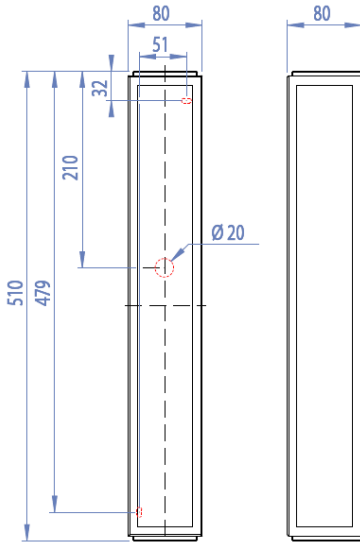

MASHIKO 500

General Information:

A contemporary bathroom wall light with integral opaque glass diffuser.

Suitable for use in bathroom zone 2.

Lamp:

230v, 36w 2G11 Compact Fluorescent

Finish:

Polished Chrome

Dimensions:

Please note that these drawings are not to scale

LAMP NOT INCLUDED.

CAUTION: Care should be taken with positioning of the light fitting as it will become hot in operation.