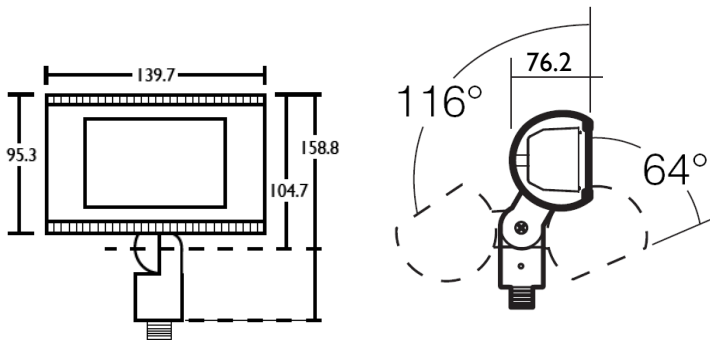

Ground Spike

Surface Mount

Extension module (235mm)

Barn Doors

Fixed Hood Glare Guard

Dimensions:

Please note that these drawings are not to scale

LAMP AND TRANSFORMER NOT INCLUDED.