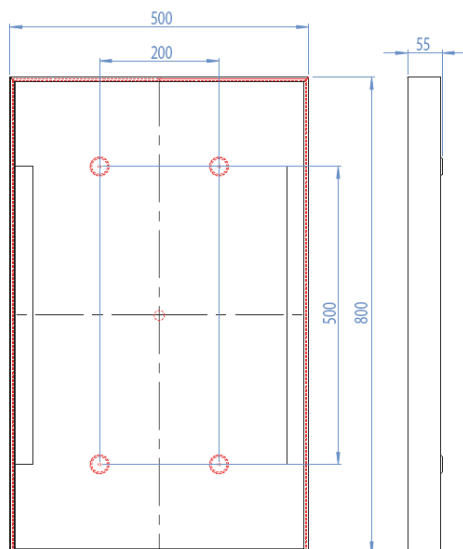

MILANO TALL

General Information:

A bathroom mirror with integral lighting emitting through opaque glass diffusers in vertical slots.

Suitable for use in bathroom zone 2.

Lamp:

230v, 2 x 14w G5 Fluorescent (T5)

Finish:

Aluminium

Dimensions:

Please note that these drawings are not to scale

LAMP NOT INCLUDED.

CAUTION: Care should be taken with positioning of the light fitting as it will become hot in operation.