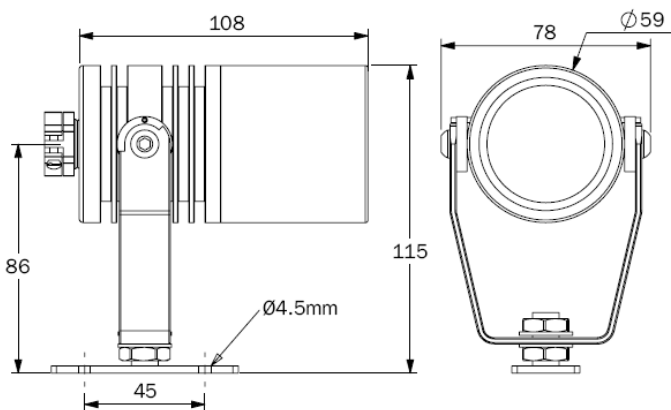

## Accessories:

Transformer

Concentric ring louvre

Tree strap

Ground Spike

Various Lenses

5mm louvre

## Dimensions:

Please note that these drawings are not to scale

**LAMP AND TRANSFORMER NOT INCLUDED.**

**CAUTION:** Care should be taken with positioning of the light fitting as it will become hot in operation.