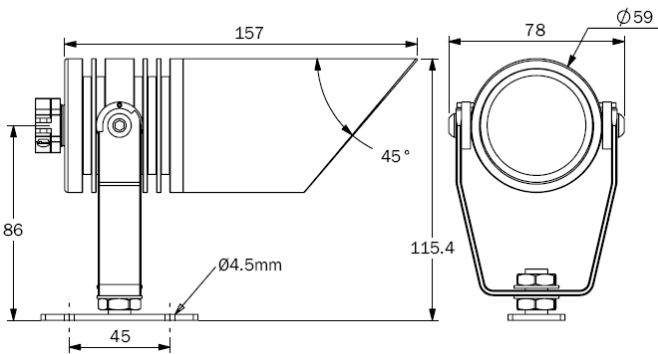

MINI MINOR 1A

General Information:

A discreet low voltage surface mounted spotlight with integral cowl, suitable for all exterior applications.

Lamp:

12v, 20-50w GX5.3 Aluminium reflector

Finishes:

Black

White

Dimensions:

Please note that these drawings are not to scale

LAMP AND TRANSFORMER NOT INCLUDED.

CAUTION: Care should be taken with positioning of the light fitting as it will become hot in operation.