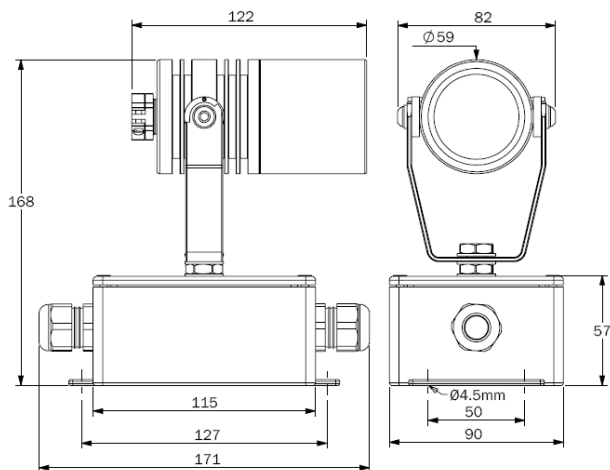

MINI MINOR 2

General Information:

A discreet low voltage surface mounted spotlight with integral transformer, suitable for all exterior applications.

Lamp:

12v, 35-50w GU5.3 Dichroic

Finishes:

Black

Solid brass

White

Paint to spec.

Accessories:

Various Lenses

5mm Louvre

Concentric ring louvre

Dimensions:

Please note that these drawings are not to scale

LAMP NOT INCLUDED.

CAUTION: Care should be taken with positioning of the light fitting as it will become hot in operation.