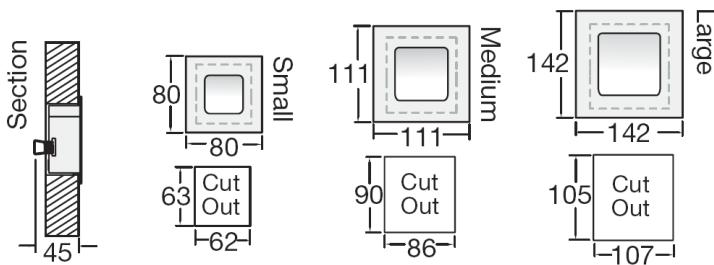

Driver options:

- Non-dimmable
- Dimmable
- IP65

Finishes:

- Anodised Aluminium Silver
- Anodised Aluminium Black
- White
- RAL Special

Accessories:

- Installation sleeve

Dimensions:

Please note that these drawings are not to scale

DRIVER NOT INCLUDED.

CAUTION: Care should be taken with positioning of the light fitting as it will become hot in operation.