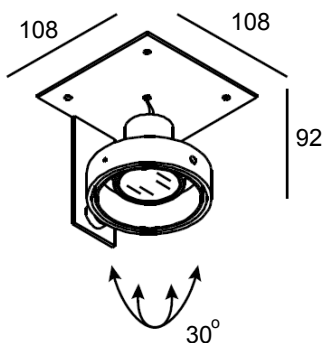

## General Information:

The Minigrid is a discreet recessed ceiling luminaire that utilises a GU5.3 lamp. Orientable 0 - 30 degrees.

Please see separate sheet for detailed installation instructions.

The back box is required at first fix.

## Back Box:

 141 x 141 x 148

Please note that these drawings are not to scale.

**CAUTION:** Care should be taken with positioning of the light fitting as it will become hot in operation.