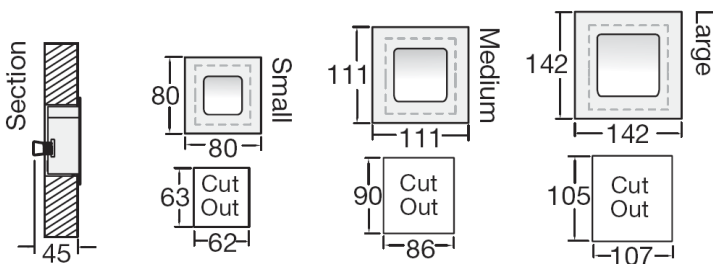

Driver options:

- Non-dimmable
- Dimmable
- IP65

Finishes:

- Anodised Aluminium Silver
- Anodised Aluminium Black
- White
- RAL Special

Accessories:

- Installation sleeve

Dimensions:

Please note that these drawings are not to scale