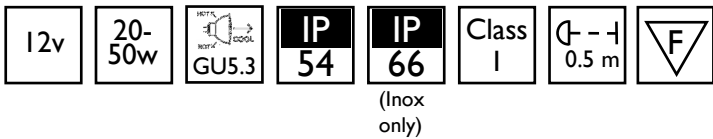

Lamp:

12v, 20-50w GU5.3 Dichroic

Finishes:

Aluminium Grey

Inox (Stainless steel)

Grey-Brown

Dimensions:

Inox Version