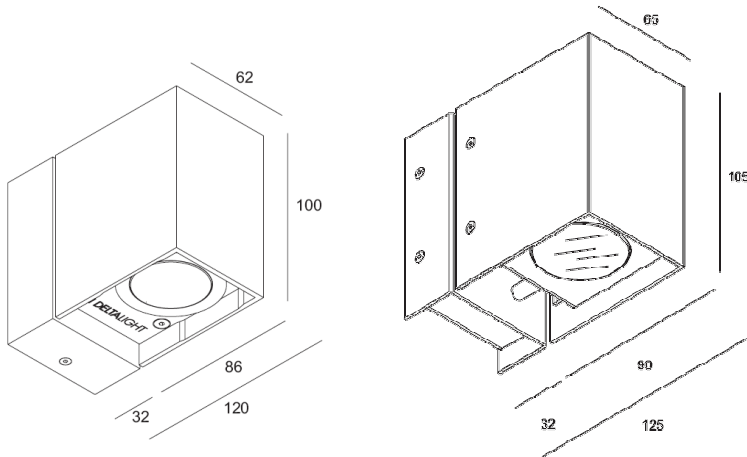

MONO X T50

General Information:

A fixed wall mounted luminaire with down optic and integral electronic transformer.

Suitable for interior and exterior applications. The inox version can be used with the optic upwards.

Lamp:

12v, 20-50w GU5.3 Dichroic

Finishes:

Aluminium Grey

Inox (Stainless steel)

Grey-Brown

Dimensions:

Inox Version

Please note that these drawings are not to scale

LAMP NOT INCLUDED.

CAUTION: Care should be taken with positioning of the light fitting as it will become hot in operation.