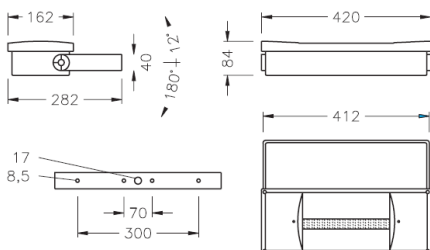

Dimensions:

Fitting with mounting bracket

Please note that these drawings are not to scale

LAMP NOT INCLUDED.

CAUTION: Care should be taken with positioning of the light fitting as it will become hot in operation.

General Information:

A linear wall mounted luminaire suitable for all exterior applications.

Lamp Options:

- 230v, 70-150w Rx7s Metal Halide (wall washer and asymmetric versions only)
- 230v, 35-150w G12 Metal Halide (rotationally symmetrical versions only)