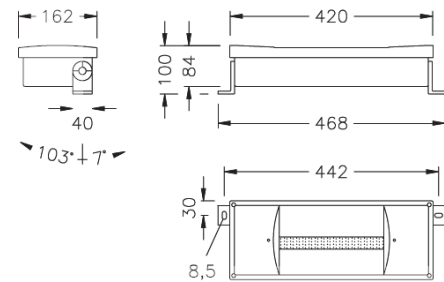

Dimensions:

Fitting with mounting bracket

Please note that these drawings are not to scale

LAMP NOT INCLUDED.

CAUTION: Care should be taken with positioning of the light fitting as it will become hot in operation.

General Information:

A linear wall mounted luminaire suitable for all exterior applications.

Lamp Options:

- 230v, 70-150w Rx7s Metal Halide (wall washer and asymmetric versions only)
- 230v, 35-150w G12 Metal Halide (rotationally symmetrical versions only)