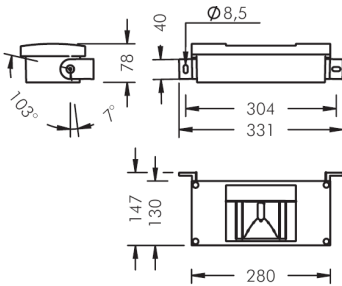

NIGHTVISION MINI

General Information:

A small linear wall mounted luminaire suitable for all exterior applications.

Lamp:

230v, 20-35w GU6.5 Metal Halide

Optics Options:

Wall washer

Asymmetric wide beam

Rotationally symmetrical narrow beam

Rotationally symmetrical medium wide beam

Finishes:

Black

Silver grey

White

Accessories:

Mounting bracket (for wall washer only)

Dimensions:

Please note that these drawings are not to scale

LAMP NOT INCLUDED.

CAUTION: Care should be taken with positioning of the light fitting as it will become hot in operation.