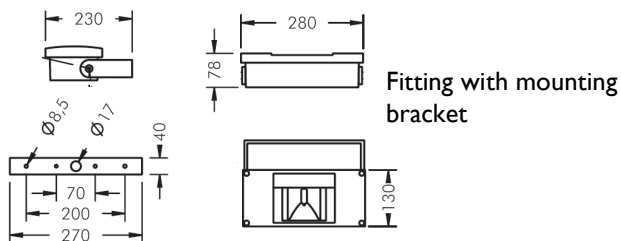

NIGHTVISION MINI

General Information:

A small linear wall mounted luminaire suitable for all exterior applications.

Lamp:

230v, 20-35w GU6.5 Metal Halide

Optics Options:

Wall washer

Asymmetric wide beam

Rotationally symmetrical narrow beam

Rotationally symmetrical medium wide beam

Finishes:

Black

Silver grey

White

Accessories:

Mounting bracket (for wall washer only)

Dimensions:

Please note that these drawings are not to scale

LAMP NOT INCLUDED.

CAUTION: Care should be taken with positioning of the light fitting as it will become hot in operation.