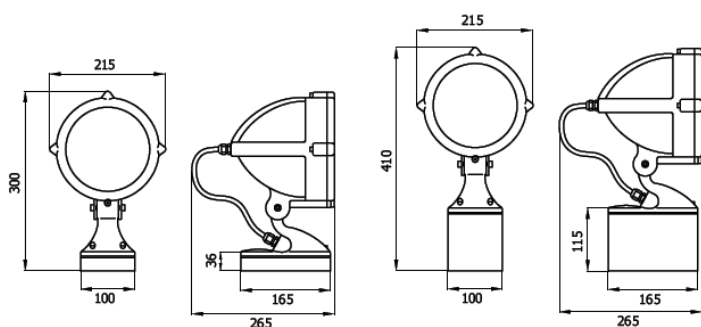

Optics Options:

- 30 degree (Metal Halide only)
- Flood

Finishes:

- Aluminium
- Anthracite
- Black
- White

Accessories:

- Colour filters
- Half Shield Cowl

(Fluor. and Metal Halide Only)

Dimensions:

Metal Halide version

Please note that these drawings are not to scale

LAMP NOT INCLUDED.

CAUTION: Care should be taken with positioning of the light fitting as it will become hot in operation.