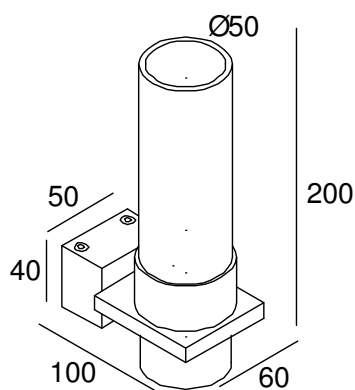

General Information:

A contemporary wall light with aluminium base to support the sandblasted glass shade.

Lamp Options:

230v, 15-60w E14 Candle
 230v, 15-25w E14 Halogen

Finish:

Aluminium with sandblasted glass shade

Accessories:

Cover set

Dimensions:

Please note that these drawings are not to scale

LAMP NOT INCLUDED.

CAUTION: Care should be taken with positioning of the light fitting as it will become hot in operation.