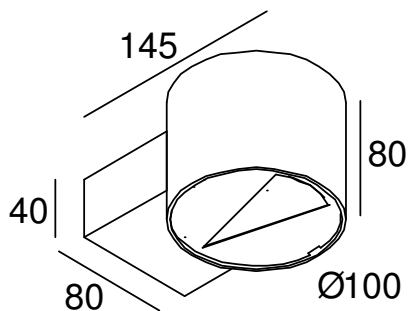

General Information:

A neat cylindrical up/down wall light with wide beam upwards and narrow beam downwards.

Lamp:

230v, 25-75w G9 Capsule

Finishes:

Aluminium
 Chrome

Accessories:

Coverset

Dimensions:

Please note that these drawings are not to scale

LAMP NOT INCLUDED.

CAUTION: Care should be taken with positioning of the light fitting as it will become hot in operation.