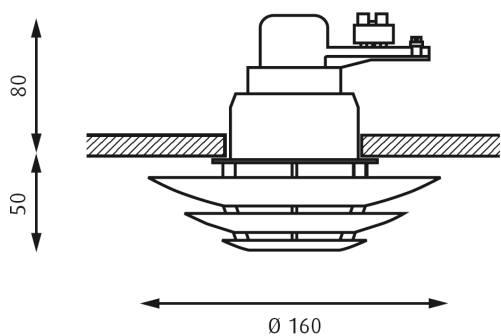

Lamp:

12v, 50w GY6.35 Capsule

Finish:

White

Accessories:

Transformer

Dimensions:

Cut out: 70mm Ø

Surrounding materials must be removed by 50mm

Please note that these drawings are not to scale

LAMP AND TRANSFORMER NOT INCLUDED.

CAUTION: Care should be taken with positioning of the light fitting as it will become hot in operation.