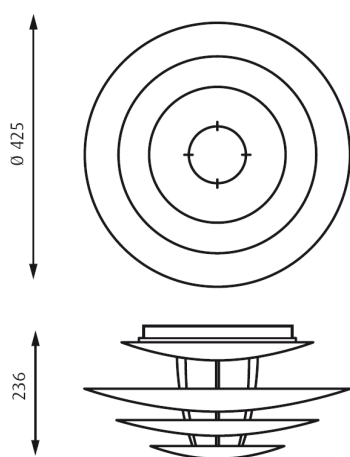

OSLO ROUND

General Information:

A ceiling or wall mounted luminaire providing indirect and direct general lighting. The light emitted between the shades produces a visually comfortable ambience.

The fitting is suitable of all interior applications.

Lamp Options:

230v, 26-32w GX24q-3 Compact Fluorescent
230v, 42w GX24q-4 Compact Fluorescent

Ballast Options:

Non-dimmable
1-10v dimmable (42w only)

Finish:

White

Dimensions:

Please note that these drawings are not to scale