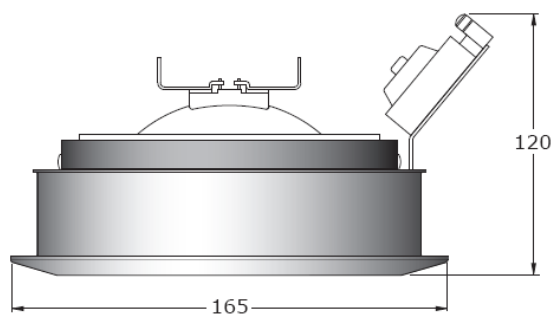

General Information:

A directional recessed downlight with anti glare lamp technology to provide maximum output with minimum dazzle.

When fitted with glass lens, fitting becomes IP54 rated.

Lamp:

12v, 50-75w G53 AR111

Finishes:

Polished Chrome
 Polished Nickel
 Bronze
 Matt White
 Paint to spec.

Satin Chrome
 Polished Brass
 Silver Metallic
 Black Eggshell

Accessories:

Transformer
 Various Lenses

Dimensions:

Cut out: 150mm Ø

Allow a minimum ceiling void of 120mm and surrounding materials must be removed by 100mm to allow for air circulation.

Please note that these drawings are not to scale

LAMP AND TRANSFORMER NOT INCLUDED.