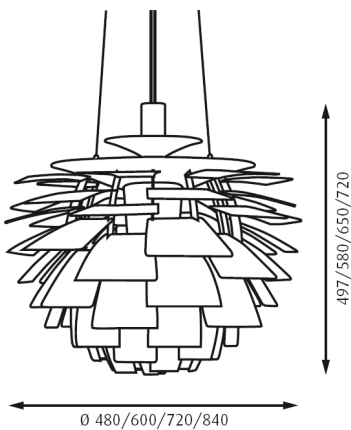

Suitable for all interior applications

Size Options:

- 480mm Ø (Halogen)
- 600mm Ø (70w metal halide)
- 720mm Ø (Metal halide)
- 840mm Ø (Metal halide)

Lamp Options:

- 230v, 230w E27 Halogen
- 230v 70-150w G12 Metal Halide

Cable Finish:

- White + wire

Finishes:

- Copper
- Stainless Steel
- White

Dimensions:

Please note that these drawings are not to scale

LAMP NOT INCLUDED.

CAUTION: Care should be taken with positioning of the light fitting as it will become hot in operation.