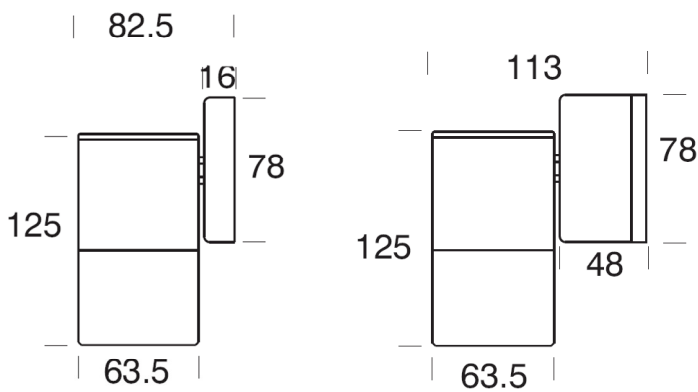

PAGODA LITE

Dimensions:

Retro Version

Please note that these drawings are not to scale

LAMP AND TRANSFORMER NOT INCLUDED.

CAUTION: Care should be taken with positioning of the light fitting as it will become hot in operation.

General Information:

An exterior wall mounted luminaire, suitable for mounting on timber, stone, brick, etc.

Not suitable for directional lighting but ideal for path lighting and general illumination for deck lighting and patios.