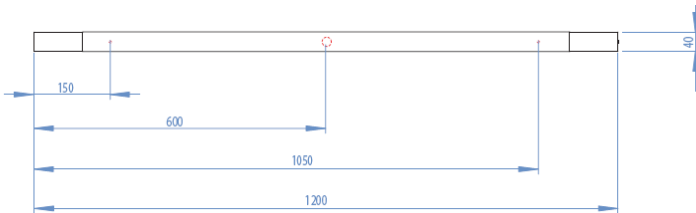

## General Information:

A slim bathroom mirror light with opaque shade to diffuse the light.

The fitting can be mounted either vertically or horizontally. Suitable for use in bathroom zone 2.

## Dimensions:

Please note that these drawings are not to scale

**LAMP NOT INCLUDED.**

**CAUTION:** Care should be taken with positioning of the light fitting as it will become hot in operation.