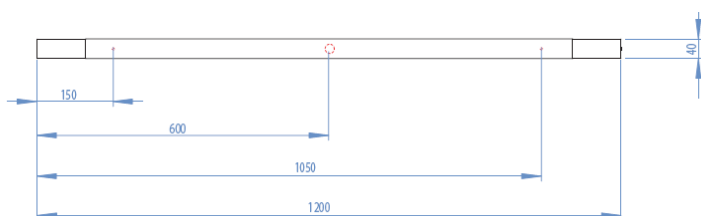

## General Information:

A slim bathroom mirror light with opaque shade to diffuse the light.

The fitting can be mounted either vertically or horizontally. Suitable for use in bathroom zone 2.

## Dimensions:

Please note that these drawings are not to scale

**LAMP NOT INCLUDED.**

**CAUTION:** Care should be taken with positioning of the light fitting as it will become hot in operation.