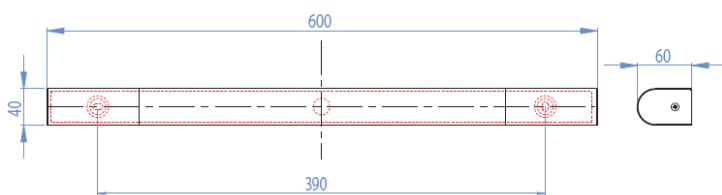

PALERMO 600

General Information:

A slim bathroom mirror light with opaque shade to diffuse the light.

The fitting can be mounted either vertically or horizontally. Suitable for use in bathroom zone 2.

Lamp:

230v, 14w G5 Fluorescent (T5)

Finish:

Polished Chrome

Accessories:

Local Switch (pull cord)

Dimensions:

Please note that these drawings are not to scale

LAMP NOT INCLUDED.

CAUTION: Care should be taken with positioning of the light fitting as it will become hot in operation.