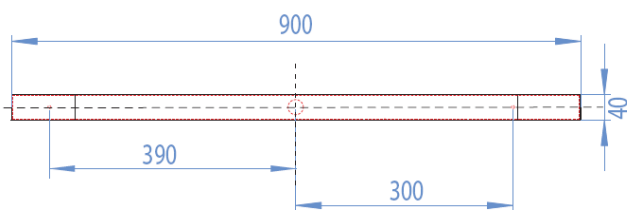

PALERMO 900

General Information:

A slim bathroom mirror light with opaque shade to diffuse the light.

The fitting can be mounted either vertically or horizontally. Suitable for use in bathroom zone 2.

Lamp:

230v, 21w G5 Fluorescent (T5)

Finish:

Polished Chrome

Dimensions:

Please note that these drawings are not to scale

LAMP NOT INCLUDED.

CAUTION: Care should be taken with positioning of the light fitting as it will become hot in operation.